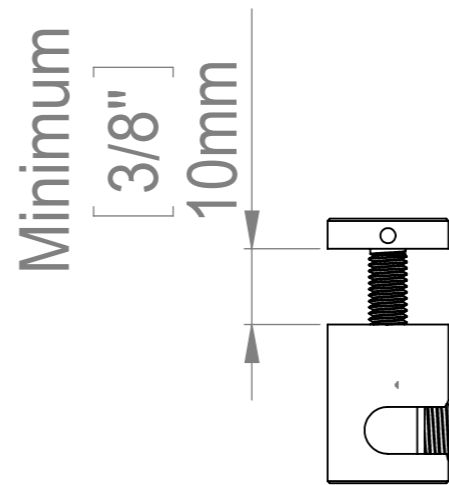

Special Head to hang
1/2" thickness material

For items:
SCA1640
SCA1642
SRA1640
SRA1642

SECTION A-A
SCALE 1 : 1

Title : RA1640-H12			Scale : 3:1	
			Sizes : Letter Landscape	
Material:		Finish		Customer:
N°programme laser		N°prog. Mécanum.		Qty : Rep :
N° Plan : RA1640-H12				