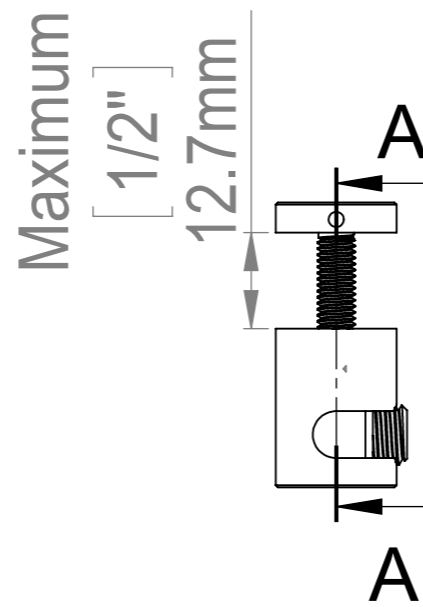

Special Head to hang
1/2" thickness material

For items:
SCA1640
SCA1642
SRA1640
SRA1642

SECTION A-A
SCALE 1 : 1

Title : RA1640-H12			Scale : 3:1	
			Sizes : Letter Landscape	
Material:		Finish		Customer:
N°programme laser		N°prog. Mécanum.		Qty : Rep :
N° Plan : RA1640-H12				