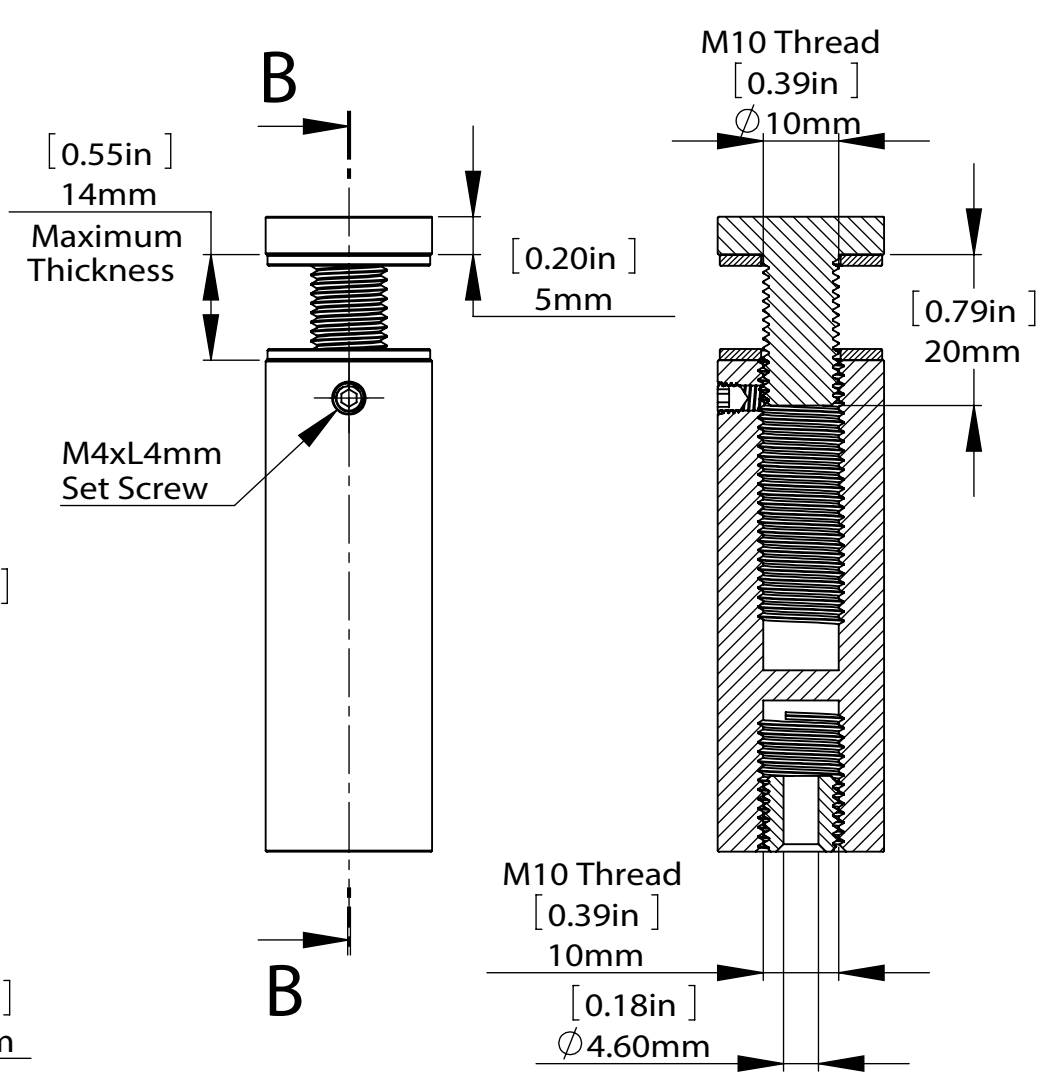

SECTION A-A

SECTION B-B

Item	Qty.	Description
[1]	1	LBLS22-70 Body (22x65)
[2]	1	LBLS22 Head
[3]	2	LBLS22 Washer
[4]	1	M8xL10mm Screw
[5]	1	M4xL4mm Set Screw

Title : LBLS22-70		Scale : 1:1	
		Customer:	
Material:		Finish	
N°programme laser		N°prog. Mécanum.	
		Qty :	Rep :
N° Plan : LBLS22-70			