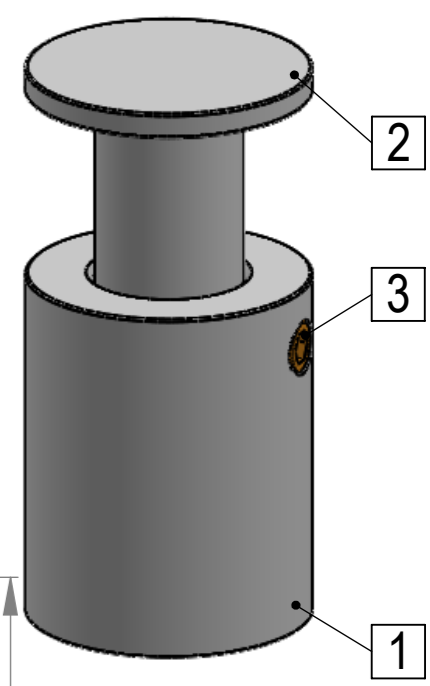

M4x4 Set Screw

Bit to mark material

ITEM NO.	PART NUMBER	DESCRIPTION	QTY.
1	GS075-100_Body-19x25		1
2	GS075-100_Head		1
3	Set_Screw_M4xL4mm		1

Title : GS075-100		Scale : 2:1	Customer:	
		Sizes : Letter Landscape	Qty :	Rep :
Material:		Finish		
N°programme laser		N°prog. Mécanum.	N° Plan : GS075-100	