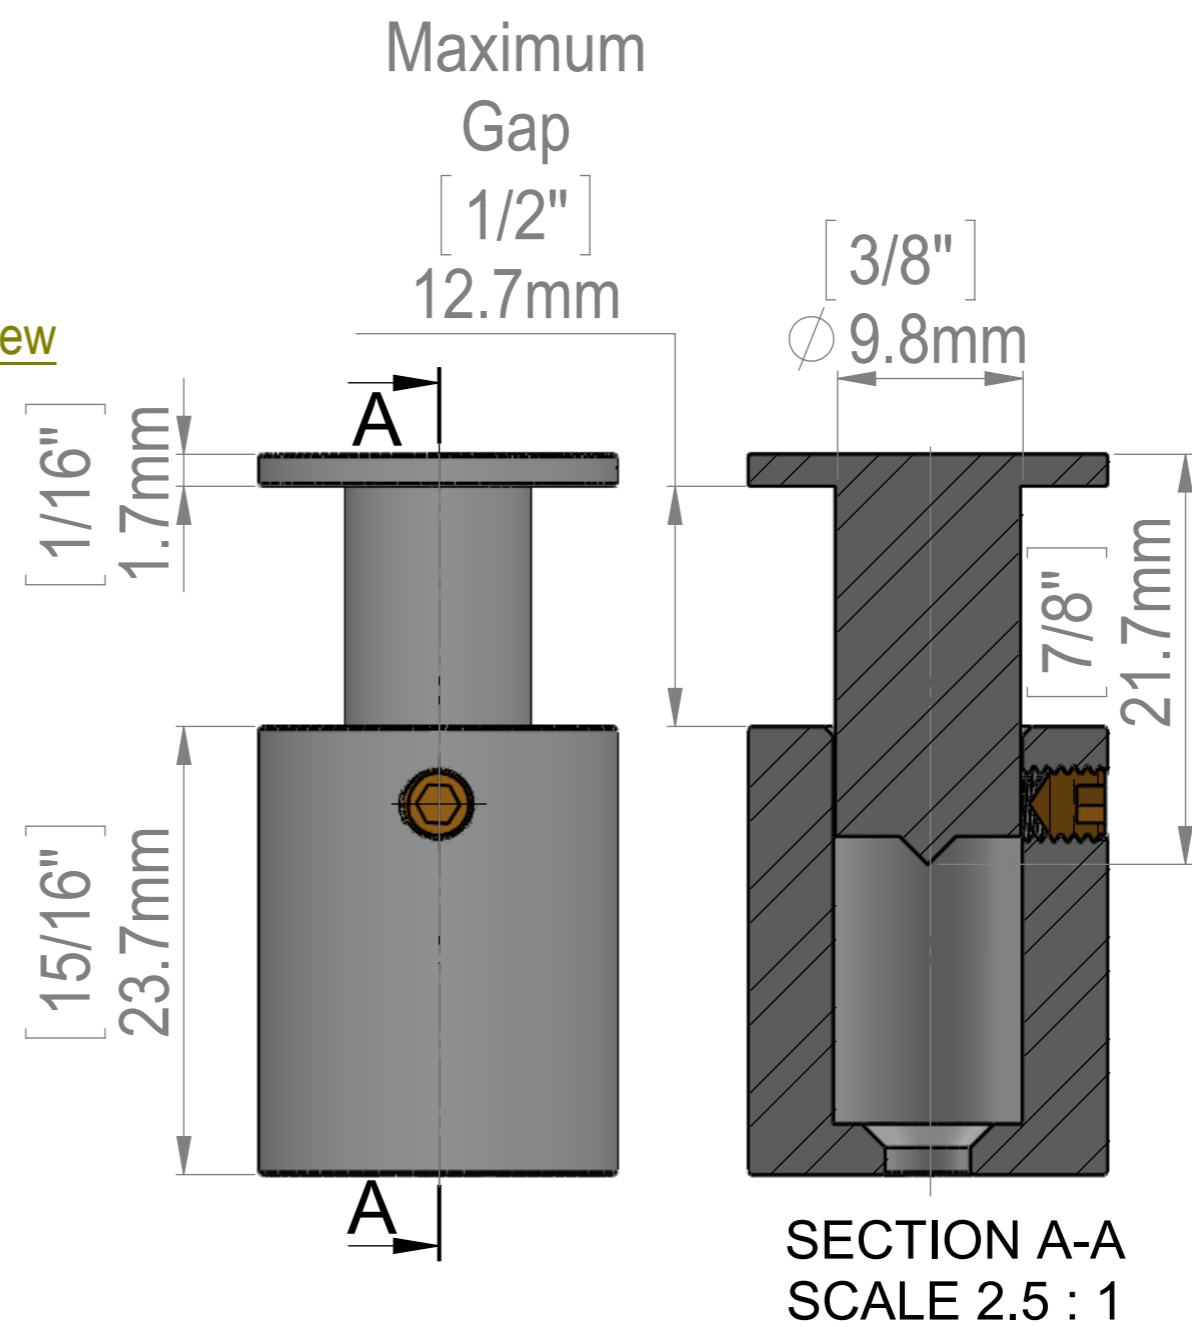

M4x4 Set Screw

Bit to mark material

ITEM NO.	PART NUMBER	DESCRIPTION	QTY.
1	GS075-100_Body-19x25		1
2	GS075-100_Head		1
3	Set_Screw_M4xL4mm		1

Title : GS075-100		Scale : 2:1	Customer:	
		Sizes : Letter Landscape	Qty :	Rep :
Material:		Finish		
N°programme laser		N°prog. Mécanum.	N° Plan : GS075-100	