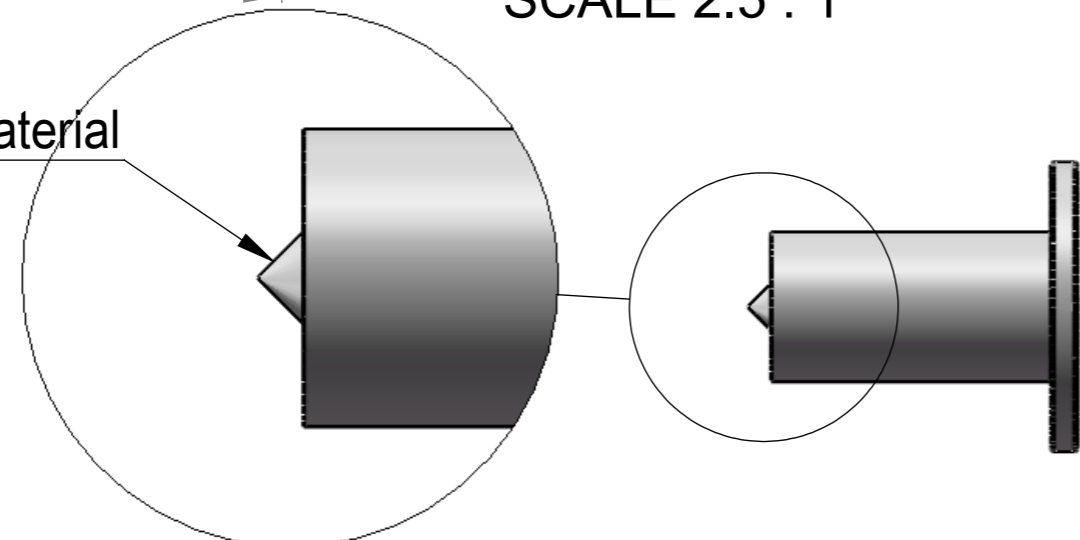

M4x4 Set Screw

Bit to mark material

ITEM NO.	PART NUMBER	DESCRIPTION	QTY.
1	GS075-100_Body-19x25		1
2	GS075-100_Head		1
3	Set_Screw_M4xL4mm		1

Title : GS075-100		Scale : 2:1	Customer:	
		Sizes : Letter Landscape	Qty :	Rep :
Material:		Finish		
N°programme laser		N°prog. Mécanum.	N° Plan : GS075-100	