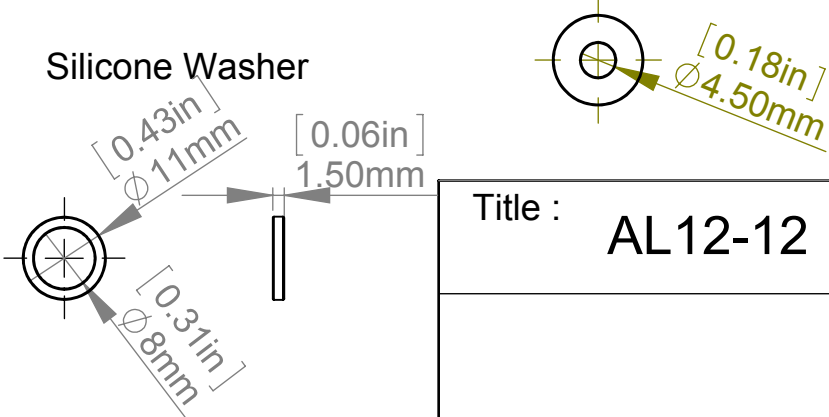

Silicone Washer

Item	Qty.	Description
1	1	AL12-12 Body (12x12)
2	1	AL12 Head
3	2	AL12 Washer

Title : AL12-12

Scale : 1:1

Sizes : Letter Landscape

Customer:

Material:

Finish

Qty :

Rep :

N°programme laser

N°prog. Mécanum.

N° Plan : AL12-12