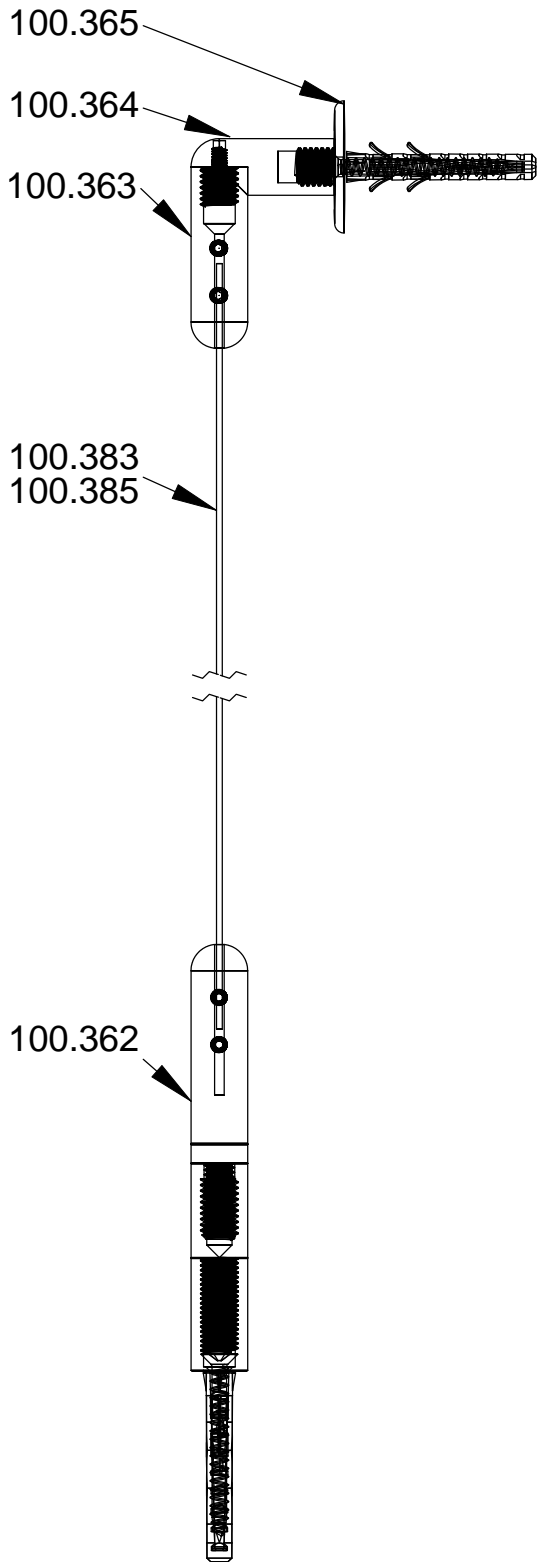

Item	Qty.	Description
[1]	1	100.364 Body
[2]	1	100.268 Support (M10 Thread)
[3]	1	M4x8mm Allen Key Screw Button Head

Title : 100.364

Scale : 1:1

Sizes : Letter Portrait

Customer:

Material:

Finish

Qty :

Rep :

N°programme laser

N°prog. Mécanum.

N° Plan : 100.364

**Title :**  
Wire Cable Set Wall to Floor

Scale : 1:5

Sizes : Letter Portrait

**Customer:**

Material:

Finish

**Qty :**

**Rep :**

N°programme laser

N°prog. Mécanum.

**N° Plan : Wire Cable set Wall to floor**

SECTION A-A  
SCALE 1 : 2

Title :  
Wire\_Cable-Set\_Wall\_to\_Wall

Scale : 1:5

Sizes : Letter Portrait

Customer:

Material:

Finish

Qty :

Rep :