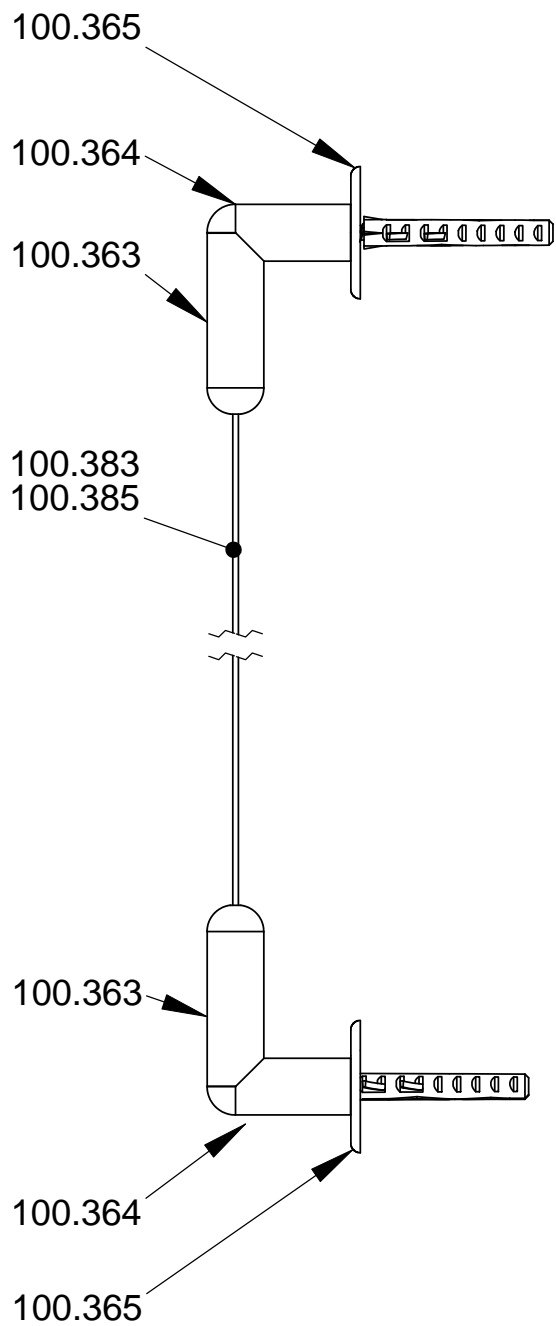

Item	Qty.	Description
[1]	1	100.364 Body
[2]	1	100.268 Support (M10 Thread)
[3]	1	M4x8mm Allen Key Screw Button Head

Title : 100.364

Scale : 1:1

Sizes : Letter Portrait

Customer:

Material:

Finish

Qty :

Rep :

N°programme laser

N°prog. Mécanum.

N° Plan : 100.364

**Title :**  
Wire Cable Set Wall to Floor

Scale : 1:5

Sizes : Letter Portrait

**Customer:**

Material:

Finish

**Qty :**

**Rep :**

N°programme laser

N°prog. Mécanum.

**N° Plan : Wire Cable set Wall to floor**

SECTION A-A  
SCALE 1 : 2

Title :  
Wire\_Cable-Set\_Wall\_to\_Wall

Scale : 1:5

Sizes : Letter Portrait

Customer:

Material:

Finish

Qty :

Rep :