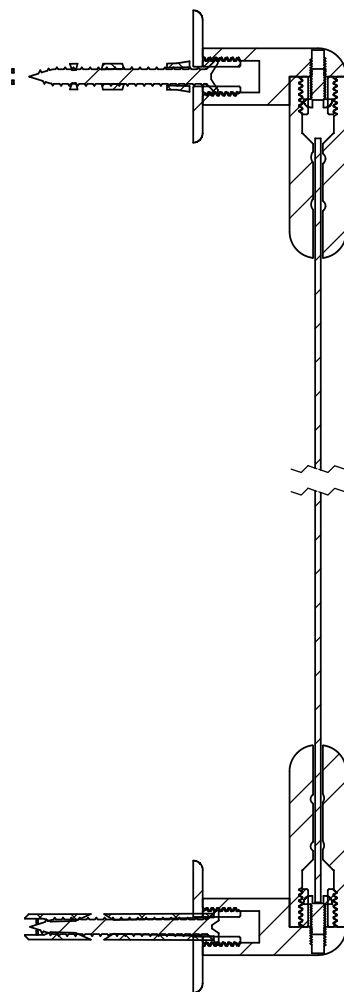

Item	Qty.	Description
[1]	1	100.364 Body
[2]	1	100.268 Support (M10 Thread)
[3]	1	M4x8mm Allen Key Screw Button Head

Title : 100.364

Scale : 1:1

Sizes : Letter Portrait

Customer:

Material:

Finish

Qty :

Rep :

N°programme laser

N°prog. Mécanum.

N° Plan : 100.364

**Title :**  
Wire Cable Set Wall to Floor

Scale : 1:5

Sizes : Letter Portrait

**Customer:**

Material:

Finish

**Qty :**

**Rep :**

N°programme laser

N°prog. Mécanum.

**N° Plan : Wire Cable set Wall to floor**

SECTION A-A  
SCALE 1 : 2

Title :  
Wire\_Cable-Set\_Wall\_to\_Wall

Scale : 1:5

Sizes : Letter Portrait

Customer:

Material:

Finish

Qty :

Rep :