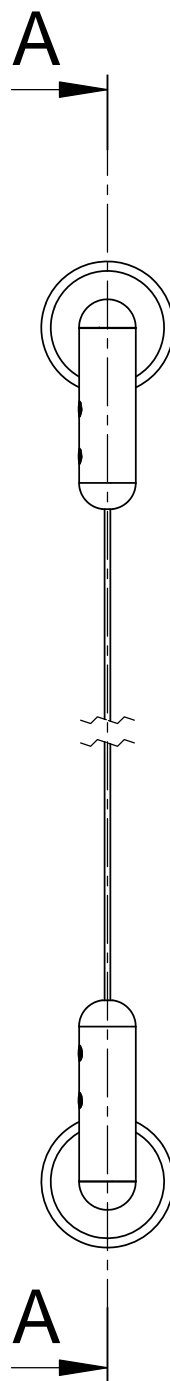

Item	Qty.	Description
[1]	1	100.364 Body
[2]	1	100.268 Support (M10 Thread)
[3]	1	M4x8mm Allen Key Screw Button Head

Title : 100.364

Scale : 1:1

Sizes : Letter Portrait

Customer:

Material:

Finish

Qty :

Rep :

N°programme laser

N°prog. Mécanum.

N° Plan : 100.364

**Title :**  
Wire Cable Set Wall to Floor

Scale : 1:5

Sizes : Letter Portrait

**Customer:**

Material:

Finish

**Qty :**

**Rep :**

N°programme laser

N°prog. Mécanum.

**N° Plan : Wire Cable set Wall to floor**

SECTION A-A  
SCALE 1 : 2

Title :  
Wire\_Cable-Set\_Wall\_to\_Wall

Scale : 1:5

Sizes : Letter Portrait

Customer:

Material:

Finish

Qty :

Rep :