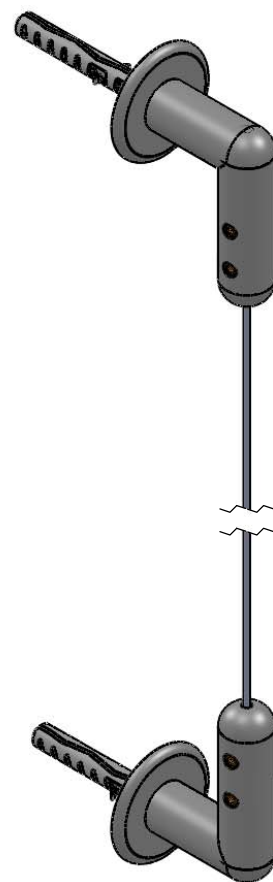

Item	Qty.	Description
[1]	1	100.364 Body
[2]	1	100.268 Support (M10 Thread)
[3]	1	M4x8mm Allen Key Screw Button Head

Title : 100.364

Scale : 1:1

Sizes : Letter Portrait

Customer:

Material:

Finish

Qty :

Rep :

N°programme laser

N°prog. Mécanum.

N° Plan : 100.364

**Title :**  
Wire Cable Set Wall to Floor

Scale : 1:5

Sizes : Letter Portrait

**Customer:**

Material:

Finish

**Qty :**

**Rep :**

N°programme laser

N°prog. Mécanum.

**N° Plan : Wire Cable set Wall to floor**

SECTION A-A  
SCALE 1 : 2

Title :  
Wire\_Cable-Set\_Wall\_to\_Wall

Scale : 1:5

Sizes : Letter Portrait

Customer:

Material:

Finish

Qty :

Rep :