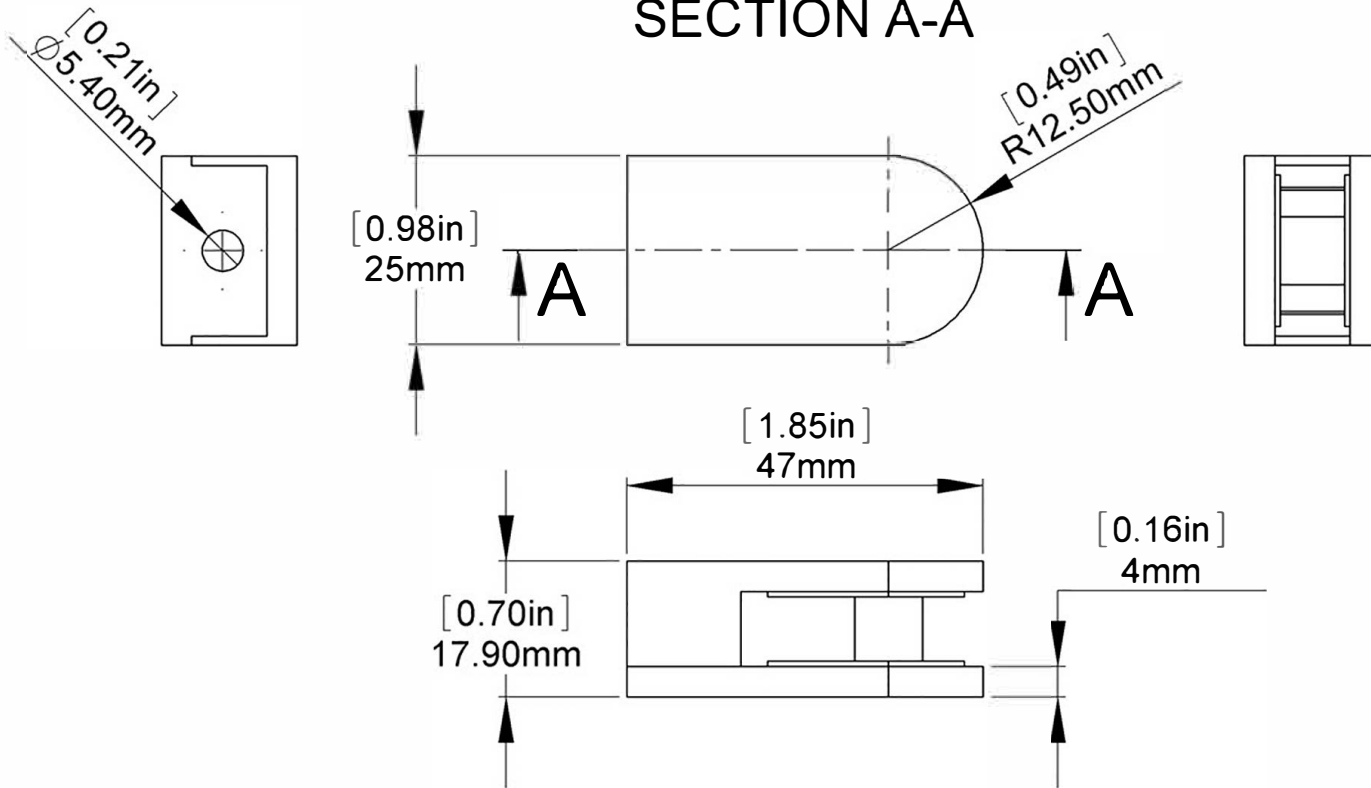

SECTION A-A

M5 Allen Key Screw Contersink

Item	Qty.	Description
[1]	1	100.320 Body A
[2]	1	100.320 Body B
[3]	2	100.320 Joint
[4]	1	100.320 Pin
[5]	1	100.320 Spacer Rubber
[6]	1	M5x12mm Allen Key Screw Contersink

Title : 100.320		Scale : 1:1	
		Customer:	
Material:	Finish	Qty :	Rep :
N°programme laser	N°prog. Mécanum.	N° Plan : 100.320	